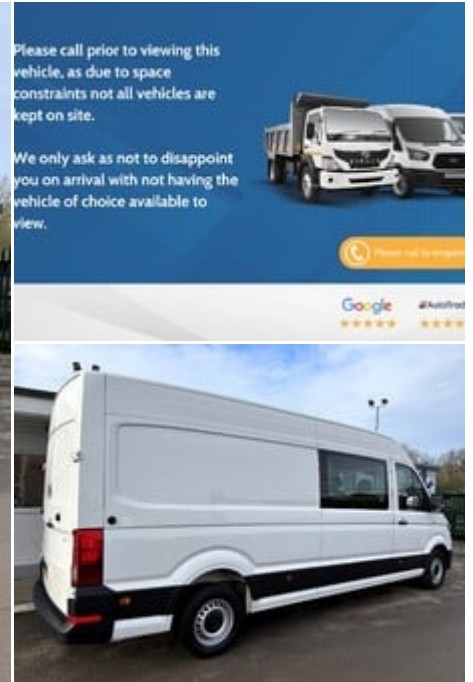

ideal commercials

Warnford Road, West Meon, Petersfield, Hampshire, GU32 1JN

2019 (69) Volkswagen Crafter CR35 Maxi
Trendline DCIV

£26,990
+ VAT

Technical Data

Year: **2019 (69)**
Mileage: **45,881 miles**
Wheel Base: **Extra Long**
Euro Status: **6**
Engine Size: **2.0L**
Transmission: **Manual**
Fuel Type: **Diesel**
Colour: **Candy White**
Tax Rate: **£335 per year**
Unladen Weight: **2,475 kg**

Specification

Euro 6
Air Conditioning
Rear Parking Sensors
Bluetooth
Electric Mirrors
6 Seater
Front Parking Sensors
Apple Car Play
Electric Front Windows
Adjustable Steering Column

Description

Ideal Commercials present this 2019 VW Crafter CR35 Maxi Trendline Double Cab in Van finished in Candy White. This one owner vehicle is fitted with Volkswagen's 2.0 Tdi 140ps Euro 6 Engine and 6 Speed Gearbox and has covered only 45881 Miles and is supplied with a Full Service History and 3 Months Warranty. Inside you will find Air Conditioning, Bluetooth Phone and Media Connectivity, DAB/FM Radio with App Connect, Cruise Control, Electric Windows, Electrically Adjustable & Heated Wing Mirrors, Adjustable Steering Column, Height Adjustable Drivers Seat with Arm Rest, Dual Passenger Seat with Folding Centre Desk, and a 3 Seat Rear Seat Configuration. Externally you will find Front and Rea...