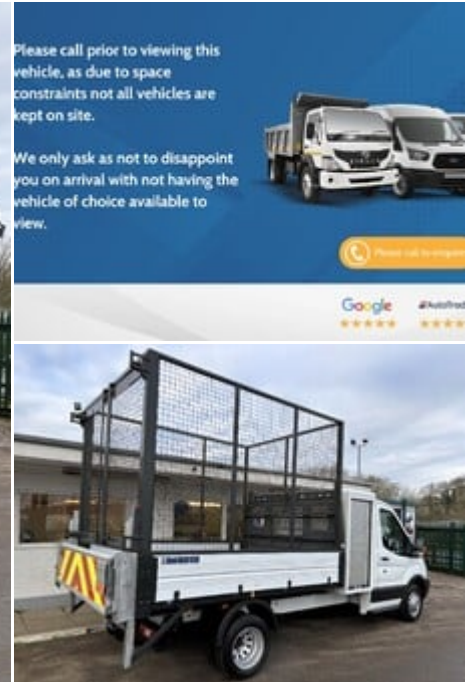

ideal commercials

Warnford Road, West Meon, Petersfield, Hampshire, GU32 1JN

2019 (19) Ford Transit 350 Drw L3 130 ps
Toolbox Cage Tipper with Tip Through Tail Lift

£17,990
+ VAT

Technical Data

Year: **2019 (19)**
Mileage: **40,605 miles**
Wheel Base: **Long**
Euro Status: **6**
Engine Size: **2.0L**
Transmission: **Manual**
Fuel Type: **Diesel**
Colour: **Frozen White**
Tax Rate: **£335 per year**
Seats: **3**

Specification

Bluetooth
500kgs Capacity Tail Lift
Tow Bar
Electric Front Windows
Power Steering
Double Rear Wheels
Euro 6
UK Mainland Delivery
Adjustable Steering Column
FM Radio

Description

Ideal Commercials present this 2019 Ford Transit 350 L3 Drw Toolbox Cage Tipper finished in Frozen White. This two owner vehicle is fitted with Ford's 2.0 Tdci 130ps Euro 6 Engine and 6 Speed Gearbox and has covered only 40605 Miles and is supplied with Service History and 3 Months Warranty. Inside you will find Bluetooth Phone and Media Connectivity, FM Radio with USB Connectivity, Electric Windows, Reach and Rake Adjustable Steering Column, Height Adjustable Drivers Seat with Arm Rest, Dual Passenger Seat with stowage below. Externally you will find a One Stop Tipping Body, with Full Height Cages featuring Barn Doors, and a Tip Through 500kgs Capacity Column Tail Lift, Dual Rear Wheels,...