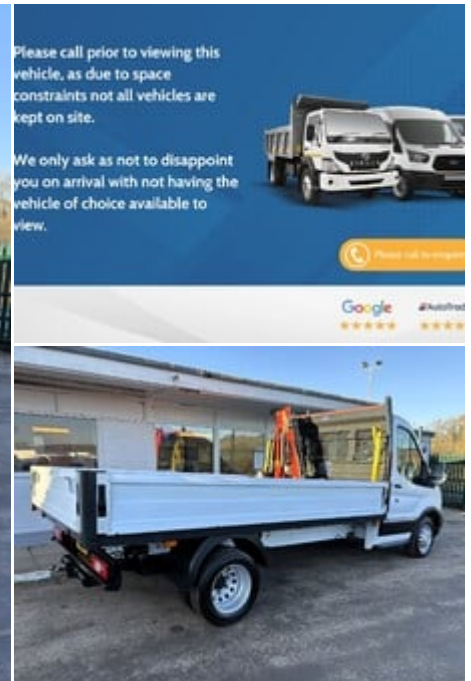

ideal commercials

Warnford Road, West Meon, Petersfield, Hampshire, GU32 1JN

2021 (70) Ford Transit 350 Drw L3 130 ps
Dropside Truck with Palfinger Crane

£26,990
+ VAT

Technical Data

Year: **2021 (70)**
Mileage: **49,728 miles**
Wheel Base: **Long**
Euro Status: **6**
Engine Size: **2.0L**
Transmission: **Manual**
Fuel Type: **Diesel**
Colour: **Frozen White**
Tax Rate: **£335 per year**
Seats: **3**

Specification

Euro 6
Palfinger PC1500 Crane
UK Mainland Delivery
Adjustable Steering Column
DAB Radio
Double Rear Wheels
Bluetooth
Electric Front Windows
Power Steering
FM Radio

Description

Ideal Commercials present this 2021 Ford Transit 350 Drw L3 Leader Dropside Truck finished in Frozen White. This one owner vehicle is fitted with Ford's 2.0 Tdci 130ps Euro 6 Engine and 6 Speed Gearbox and has covered only 49728 Miles and is supplied with Fully Serviced, Fresh Wet Belt Change and 3 Months Warranty. Inside you will find Bluetooth Phone and Media Connectivity, DAB/FM Radio with USB Connectivity, Electric Windows, Reach and Rake Adjustable Steering Column, Height Adjustable Drivers Seat with Arm Rest and Dual Passenger Seat with stowage below. Externally you will find Dual Rear Wheels, Towbar with Electrics, 12ft One Stop Dropside Body fitted with a Palfinger PC1500 Crane, A...