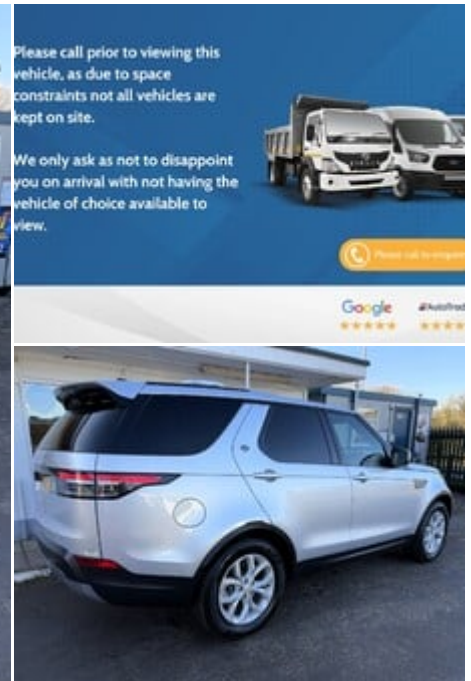

ideal commercials

Warnford Road, West Meon, Petersfield, Hampshire, GU32 1JN

2019 (19) Land Rover Discovery 306 SE
Commercial - Ex MOD - Dog Van Prepared

£24,990
+ VAT

Technical Data

Year: **2019 (19)**
Mileage: **62,874 miles**
Euro Status: **6**
Engine Size: **3.0L**
Transmission: **Automatic**
Fuel Type: **Diesel**
Colour: **Indus Silver**
Tax Rate: **£335 per year**
Seats: **2**

Specification

Rear Differential Lock
Euro 6
Air Suspension
Rear Parking Camera
Air Conditioning
Full Main Dealer Service History
3.5t Towing Capacity
Satellite Navigation
Climate Control
Bluetooth

Description

Ideal Commercials present this 2019 Land Rover Discovery 5 SE Commercial Panel Van finished in Indus Silver Metallic. This one owner, Direct from the MOD vehicle is fitted with Land Rover's 3.0 SdV6 306ps Euro 6 Engine and 10 Speed Automatic Gearbox and has covered only 62874 Miles and is supplied with a Full Land Rover Service History and 3 Months Warranty. Inside you will find Climate Controlled Air Conditioning, Rear Parking Camera, Heated Front Leather Seats, Electrically Adjustable Seats, Satellite Navigation, Bluetooth Phone and Media Connectivity, Heated Windscreen, Terrain Response, Cruise Control, DAB/FM Radio with Apple Car Play/Android Auto, Electric Windows, Electrically Adjust...