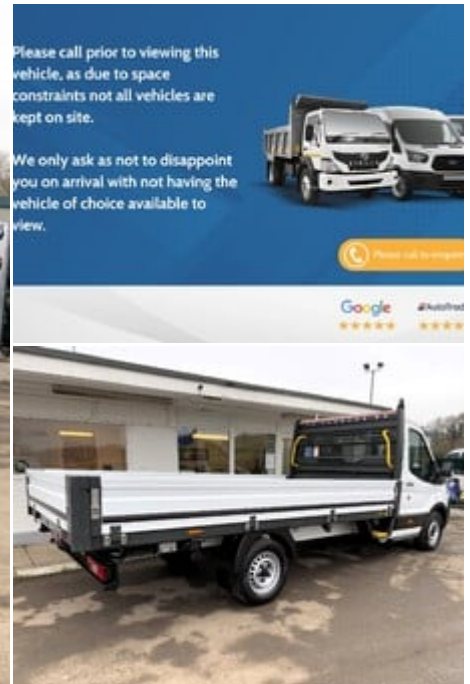

ideal commercials

Warnford Road, West Meon, Petersfield, Hampshire, GU32 1JN

2020 (20) Ford Transit 350 Srw 130 ps Dropside
Truck - Upgraded Rear Tow Axle

£18,990
+ VAT

Technical Data

Year: **2020 (20)**
Mileage: **27,259 miles**
Wheel Base: **Extra Long**
Euro Status: **6**
Engine Size: **2.0L**
Transmission: **Manual**
Fuel Type: **Diesel**
Colour: **Frozen White**
Tax Rate: **£335 per year**
Seats: **3**

Specification

6500kgs GTW	Euro 6
3.5t Towing Capacity	Bluetooth
Full Main Dealer Service History	One Stop Body
Electric Front Windows	Power Steering
Adjustable Steering Column	DAB Radio

Description

Ideal Commercials present this 2020 Ford Transit 350 Srw L4 Single Cab Dropside Truck finished in Frozen White. This one owner vehicle is fitted with Ford's 2.0 Tdci 130ps Euro 6 Engine and 6 Speed Gearbox and has covered only 27259 Miles and is supplied with a Full Ford Main Dealer Service History and 3 Months Warranty. Inside you will find Bluetooth Phone and Media Connectivity, DAB/FM Radio with USB Connectivity, Electric Windows, Reach and Rake Adjustable Steering Column, Height Adjustable Drivers Seat with Arm Rest and Dual Passenger Seat with stowage below. Externally you will find Remote Central Locking, Single Rear Wheels for Increased Payload, Upgraded Rear Axle to allow 3.5t Tow...