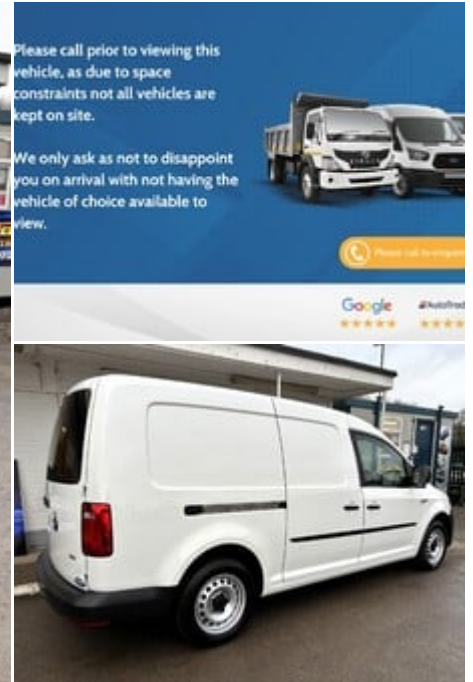

ideal commercials

Warnford Road, West Meon, Petersfield, Hampshire, GU32 1JN

2017 (17) Volkswagen Caddy Maxi C20 Tdi
Startline - Air Con

£9,990
+ VAT

Technical Data

Year: **2017 (17)**
Mileage: **87,317 miles**
Wheel Base: **Long**
Euro Status: **6**
Engine Size: **2.0L**
Transmission: **Manual**
Fuel Type: **Diesel**
Colour: **Candy White**
Tax Rate: **£335 per year**
Unladen Weight: **1,565 kg**

Specification

Full Service History	Euro 6
Air Conditioning	DAB Radio
Twin Side Loading Doors	Bluetooth
Electric Front Windows	Electric Mirrors
Adjustable Steering Column	Power Steering

Description

Ideal Commercials present this 2017 Volkswagen Caddy Maxi C20 Startline Panel Van finished in Candy White. This one owner vehicle is fitted with Volkswagen's 2.0 Tdi Euro 6 Engine and 5 Speed Gearbox and has covered 87317 Miles and is supplied with a Full Service History inc Cambelt Change and 3 Months Warranty. Inside you will find Air Conditioning, Bluetooth Phone and Media Connectivity, DAB/FM Radio with USB Connectivity, Electric Windows, Electrically Adjustable & Heated Wing Mirrors, and 2 Front Seats with Cloth Upholstery. Externally you will find Remote Central Locking, Twin Side Loading Doors and a Pair of Barn Doors leading to a Ply Lined Cargo Bay with Factory Fitted Bulkhea...