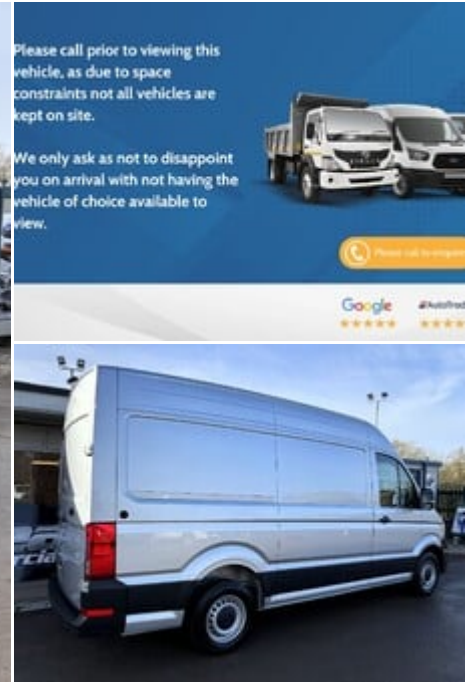

ideal commercials

Warnford Road, West Meon, Petersfield, Hampshire, GU32 1JN

2023 (73) Volkswagen Crafter CR35 177 ps Tdi
L2 H2 Trendline DSG Panel Van

£39,990
+ VAT

Technical Data

Year: **2023 (73)**
Mileage: **18,088 miles**
Wheel Base: **Medium**
Euro Status: **6**
Engine Size: **2.0L**
Transmission: **Automatic**
Fuel Type: **Diesel**
Colour: **Reflex Silver**
Tax Rate: **£335 per year**
Unladen Weight: **2,352 kg**

Specification

8 Speed DSG Automatic
Rear Parking Camera
Air Conditioning
Euro 6
Remainder of Manufacturers
Warranty

Satellite Navigation
LED Headlights
Full Service History
UK Mainland Delivery
Bluetooth

Description

Ideal Commercials present this 2023 Volkswagen Crafter CR35 L2 H2 Trendline Panel Van finished in Reflex Silver. This two owner vehicle is fitted with Volkswagen's 2.0 Tdi 177ps Euro 6 Engine and 8 Speed DSG Automatic Gearbox and has covered only 18088 Miles and is supplied with a Full Service History and VW Manufacturers Warranty until November 2026. Inside you will find Air Conditioning, Satellite Navigation, Rear Parking Camera, DAB/FM Radio with Apple Car Play/Android Auto, Cruise Control, Electric Windows, Electrically Adjustable & Heated Wing Mirrors, Reach and Rake Adjustable Steering Column, Height Adjustable Drivers Seat and Dual Passenger Seat with stowage below. Externally ...