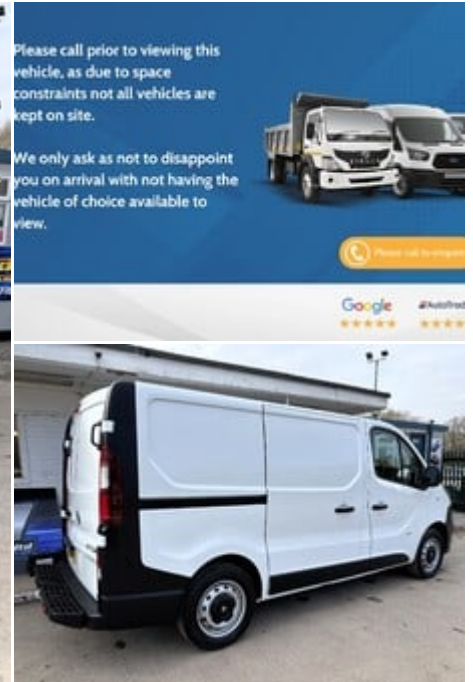

ideal commercials

Warnford Road, West Meon, Petersfield, Hampshire, GU32 1JN

2017 (66) Vauxhall Vivaro 2900 L1 Cdti Panel
Van - Direct from BT - Twin Side Loading Doors

£9,990
+ VAT

Technical Data

Year: **2017 (66)**
Mileage: **28,135 miles**
Wheel Base: **Short**
Euro Status: **6**
Engine Size: **1.6L**
Transmission: **Manual**
Fuel Type: **Diesel**
Colour: **Polar White**
Tax Rate: **£335 per year**
Unladen Weight: **1,725 kg**

Specification

Euro 6
Bluetooth
Twin Side Loading Doors
Adjustable Steering Column
Power Steering
Rear Parking Sensors
DAB Radio
Electric Mirrors
Electric Front Windows
USB Connectivity

Description

Ideal Commercials present this 2017 Vauxhall Vivaro 2900 L1 H1 Panel Van finished in Polar White. This one owner, Direct from BT vehicle is fitted with Vauxhall's 1.6 Cdti Euro 5 Engine and 6 Speed Gearbox and has covered 28135 Miles and is supplied Fully Serviced and with 3 Months Warranty. Inside you will find Bluetooth Phone and Media Connectivity, DAB/FM Radio with USB Connectivity, Electric Windows, Electrically Adjustable Heated Wing Mirrors, Adjustable Steering Column, Height Adjustable Drivers Seat with Arm Rest and Dual Passenger Seat. Externally you will find Remote Central Locking, Rear Parking Sensors, Safety Rear Step with Grab Handles, Twin Side Loading Doors and Solid Barn Door...