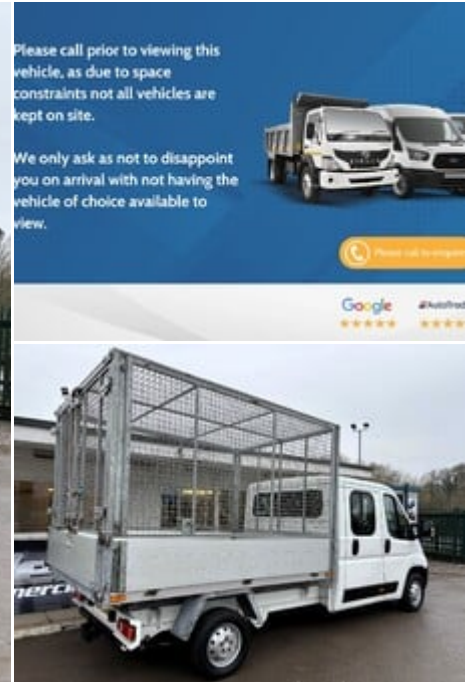

ideal commercials

Warnford Road, West Meon, Petersfield, Hampshire, GU32 1JN

2021 (21) Citroen Relay 35 L3 Plus 165 ps
BlueHDi Cage Tipper with Air Con

£15,990
+ VAT

Technical Data

Year: **2021 (21)**
Mileage: **35,563 miles**
Wheel Base: **Long**
Euro Status: **6**
Engine Size: **2.2L**
Transmission: **Manual**
Fuel Type: **Diesel**
Colour: **Polar White**
Tax Rate: **£335 per year**
Seats: **7**

Specification

Full Main Dealer Service History	Euro 6
Air Conditioning	Bluetooth
Tow Bar	UK Mainland Delivery
Electric Front Windows	Electric Mirrors
Adjustable Steering Column	Power Steering

Description

Ideal Commercials present this 2021 Citroen Relay 35 L3 Plus Double Cab Cage Tipper finished in Polar White. This two owner vehicle is fitted with Citroen's 2.2 BlueHDi 165ps Euro 6 Engine and 6 Speed Gearbox and has covered only 35563 Miles and is supplied with a Full Citroen Main Dealer Service History and 3 Months Warranty. Inside you will find Air Conditioning, Bluetooth Phone and Media Connectivity, FM/DAB Radio with USB Connectivity, Electric Windows, Electrically Adjustable & Heated Wing Mirrors, Adjustable Steering Column, Height Adjustable Drivers Sea with Arm Rest, Dual Passenger Seat and a 4 Seat Rear Bench. Externally you will find Remote Central Locking, Single Rear Wheel...