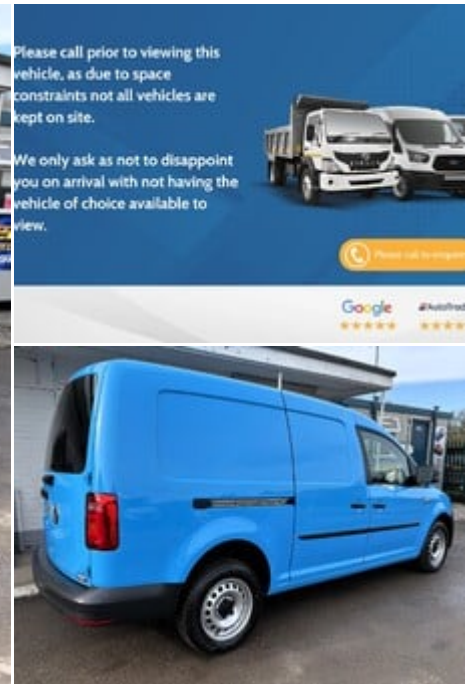

ideal commercials

Warnford Road, West Meon, Petersfield, Hampshire, GU32 1JN

2016 (65) Volkswagen Caddy Maxi C20 Startline
Tdi Panel Van - Air Con - Ex British Gas - No VAT

£11,490
No VAT

Technical Data

Year: **2016 (65)**
Mileage: **49,289 miles**
Wheel Base: **Long**
Euro Status: **5**
Engine Size: **1.6L**
Transmission: **Manual**
Fuel Type: **Diesel**
Colour: **Blue**
Tax Rate: **£335 per year**
Unladen Weight: **1,579 kg**

Specification

No VAT
Bluetooth
Twin Side Loading Doors
UK Mainland Delivery
Electric Front Windows
Air Conditioning
Rear Parking Sensors
Service History
3 Months Warranty
Electric Mirrors

Description

Ideal Commercials present this ****No VAT**** 2016 Volkswagen Caddy Maxi Panel Van finished in Blue. This two owner vehicle is fitted with Volkswagen's 1.6 Tdi 102ps Euro 5 Engine and 5 Speed Gearbox and has covered only 49289 Miles and is supplied with Service History (including Timing Belt Change) and with 3 Months Warranty. Inside you will find Air Conditioning, Bluetooth Phone and Media Connectivity, CD Player with FM Radio, Driver & Passenger Air Bag, Electric Windows, Electrically Adjustable & Heated Wing Mirrors, Reach and Rake Adjustable Steering Column, Height Adjustable Drivers Seat and Single Passenger Seat. Externally you will find Remote Central Locking, Rear Parking Sensors...