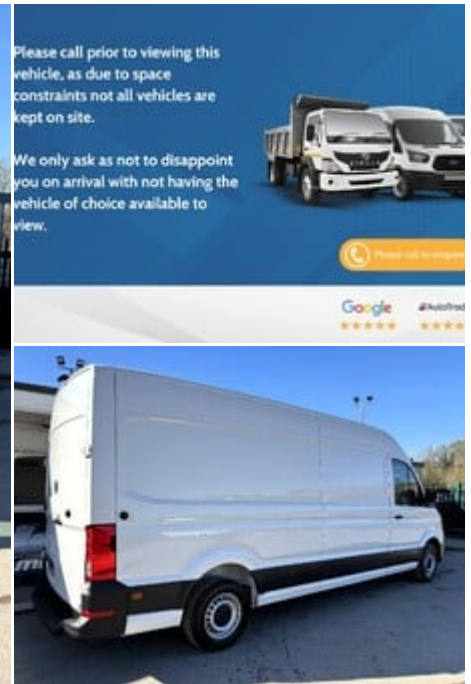

ideal commercials

Warnford Road, West Meon, Petersfield, Hampshire, GU32 1JN

2020 (20) Volkswagen Crafter CR35 140 ps Tdi
Lwb Trendline Panel Van - Air Con / Sat Nav

£23,990
+ VAT

Technical Data

Year: **2020 (20)**
Mileage: **49,154 miles**
Wheel Base: **Long**
Euro Status: **6**
Engine Size: **2.0L**
Transmission: **Manual**
Fuel Type: **Diesel**
Colour: **Candy White**
Tax Rate: **£335 per year**
Unladen Weight: **2,405 kg**

Specification

Euro 6	Air Conditioning
Satellite Navigation	Rear Parking Camera
Apple Car Play	Bluetooth
Electric Front Windows	Electric Mirrors
Adjustable Steering Column	Cruise Control

Description

Ideal Commercials present this 2020 Volkswagen Crafter CR35 Trendline Lwb Hr Panel Van finished in Candy White. This one owner vehicle is fitted with Volkswagen's 2.0 Tdi 140ps Euro 6 Engine and 6 Speed Gearbox and has covered only 49154 Miles and is supplied Fully Serviced and with 3 Months Warranty. Inside you will find Air Conditioning, Satellite Navigation, Rear Parking Camera, Bluetooth Phone and Media Connectivity, DAB/FM Radio with Apple Car Play / Android Auto, Cruise Control, Electric Windows, Electrically Adjustable & Heated Wing Mirrors, Reach and Rake Adjustable Steering Column, Height Adjustable Drivers Seat with Arm Rest and Dual Passenger Seat with stowage below...