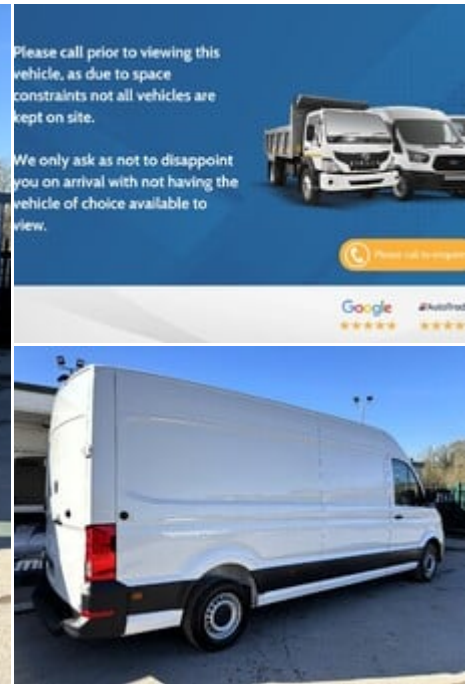

# ideal commercials

Warnford Road, West Meon, Petersfield, Hampshire, GU32 1JN

2020 (20) Volkswagen Crafter CR35 140 ps Tdi  
Lwb Trendline Panel Van - Air Con / Sat Nav

£23,990  
+ VAT

## Technical Data

Year: **2020 (20)**  
Mileage: **49,154 miles**  
Wheel Base: **Long**  
Euro Status: **6**  
Engine Size: **2.0L**  
Transmission: **Manual**  
Fuel Type: **Diesel**  
Colour: **Candy White**  
Tax Rate: **£335 per year**  
Unladen Weight: **2,405 kg**