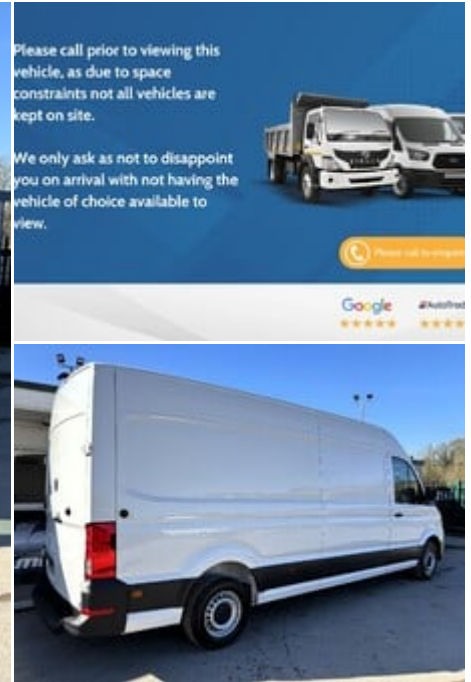

ideal commercials

Warnford Road, West Meon, Petersfield, Hampshire, GU32 1JN

2020 (20) Volkswagen Crafter CR35 140 ps Tdi
Lwb Trendline Panel Van - Air Con / Sat Nav

£23,990
+ VAT

Technical Data

Year: **2020 (20)**
Mileage: **49,154 miles**
Wheel Base: **Long**
Euro Status: **6**
Engine Size: **2.0L**
Transmission: **Manual**
Fuel Type: **Diesel**
Colour: **Candy White**
Tax Rate: **£335 per year**
Unladen Weight: **2,405 kg**

Specification

Euro 6	Air Conditioning
Satellite Navigation	Rear Parking Camera
Apple Car Play	Bluetooth
Electric Front Windows	Electric Mirrors
Adjustable Steering Column	Cruise Control

Description

Ideal Commercials present this 2020 Volkswagen Crafter CR35 Trendline Lwb Hr Panel Van finished in Candy White. This one owner vehicle is fitted with Volkswagen's 2.0 Tdi 140ps Euro 6 Engine and 6 Speed Gearbox and has covered only 49154 Miles and is supplied Fully Serviced and with 3 Months Warranty. Inside you will find Air Conditioning, Satellite Navigation, Rear Parking Camera, Bluetooth Phone and Media Connectivity, DAB/FM Radio with Apple Car Play / Android Auto, Cruise Control, Electric Windows, Electrically Adjustable & Heated Wing Mirrors, Reach and Rake Adjustable Steering Column, Height Adjustable Drivers Seat with Arm Rest and Dual Passenger Seat with stowage belo...