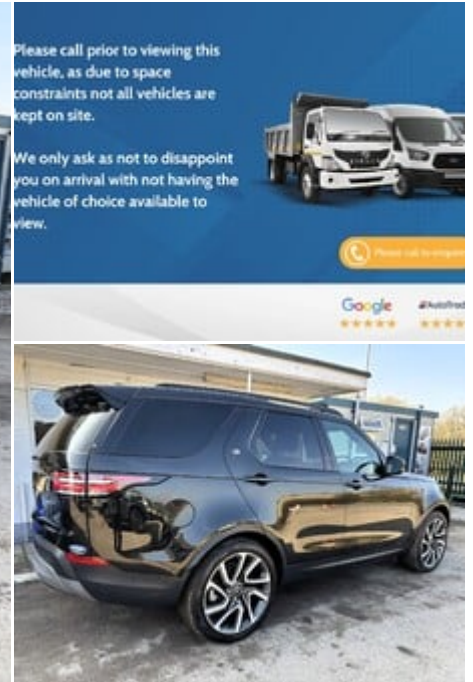

## 2020 (70) Land Rover Discovery SD6 306 Commercial HSE with Rear Seat Conversion

£28,990  
+ VAT

### Description

Ideal Commercials present this 2020 Land Rover Discovery 5 Commercial HSE Panel Van finished in Santorini Black. This one owner vehicle is fitted with Land Rover's 3.0 Sd6 306ps Euro 6 Engine and 8 Speed Automatic Gearbox and has covered only 87747 Miles and is supplied with a Full Land Rover Main Dealer Service History and 3 Months Warranty. This Discovery has been fitted with a Rear Seat Conversion to make this a 5 Seat Vehicle, including the Rear Window Pack for fully functioning rear windows. Inside you will find Satellite Navigation, Bluetooth Phone and Media Connectivity, Dual Zone Climate Controlled Air Conditioning, Heated Front Seats, Leather Upholstery, Meridian Audio System, Au...