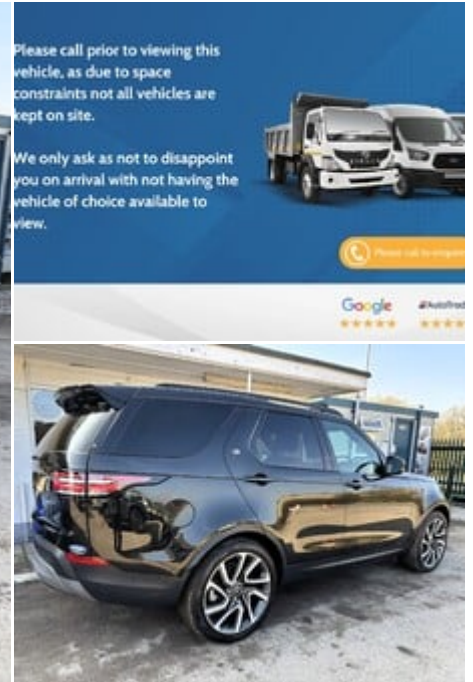

ideal commercials

Warnford Road, West Meon, Petersfield, Hampshire, GU32 1JN

2020 (70) Land Rover Discovery SD6 306 Commercial HSE with Rear Seat Conversion

£28,990
+ VAT

Technical Data

Year: **2020 (70)**
Mileage: **87,747 miles**
Euro Status: **6**
Engine Size: **3.0L**
Transmission: **Automatic**
Fuel Type: **Diesel**
Colour: **Santorini Black**
Tax Rate: **£335 per year**
Unladen Weight: **2,354 kg**
Seats: **5**

Specification

5 seats
Heated Steering Wheel
Rear Parking Camera
Climate Control
Bluetooth
Full Main Dealer Service History
Detachable Towbar
Apple Car Play
Air Conditioning
Electric Front and Rear Windows

Description

Ideal Commercials present this 2020 Land Rover Discovery 5 Commercial HSE Panel Van finished in Santorini Black. This one owner vehicle is fitted with Land Rover's 3.0 Sd6 306ps Euro 6 Engine and 8 Speed Automatic Gearbox and has covered only 87747 Miles and is supplied with a Full Land Rover Main Dealer Service History and 3 Months Warranty. This Discovery has been fitted with a Rear Seat Conversion to make this a 5 Seat Vehicle, including the Rear Window Pack for fully functioning rear windows. Inside you will find Satellite Navigation, Bluetooth Phone and Media Connectivity, Dual Zone Climate Controlled Air Conditioning, Heated Front Seats, Leather Upholstery, Meridian Audio System, Au...