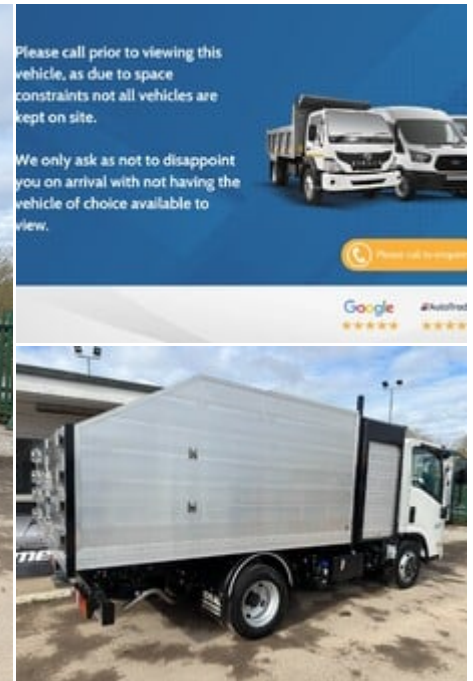

ideal commercials

Warnford Road, West Meon, Petersfield, Hampshire, GU32 1JN

2025 (25) Isuzu Trucks Grafter N35.150 Toolbox Arbor Tipper Truck

£41,990
+ VAT

Technical Data

Year: **2025 (25)**
Mileage: **237 miles**
Wheel Base: **Medium**
Euro Status: **6**
Engine Size: **3.0L**
Transmission: **Manual**
Fuel Type: **Diesel**
Colour: **White**
Tax Rate: **£335 per year**
Seats: **3**

Specification

Double Rear Wheels
Euro 6
3.5t Towing Capacity
DAB Radio
Automatic Headlights
Arbor Tipping Body
Pre Registered
Bluetooth
Electric Front Windows
Adjustable Steering Column

Description

Ideal Commercials present this 2025 Isuzu Trucks Grafter N35.150 Arbor Toolbox Tipper finished in White. This pre registered vehicle is fitted with Isuzu's 3.0 Turbo Diesel 150ps Euro 6 Engine and 6 Speed Gearbox and has covered only 237 Delivery Miles and is supplied with a Full Main Dealer Service History and Isuzu's Unlimited Mileage Manufacturers Warranty until 2028. Inside you will find Bluetooth Phone and Media Connectivity, DAB/FM Radio, Automatic Headlights, Electric Windows, Hand Throttle, Comfort Suspended Drivers Seat, and Dual Passenger Seat supplied with Heavy Duty Seat Covers. Externally you will find Dual Rear Wheels, a Alloy Arbor Tipping Body with Double Barn Doors and Po...