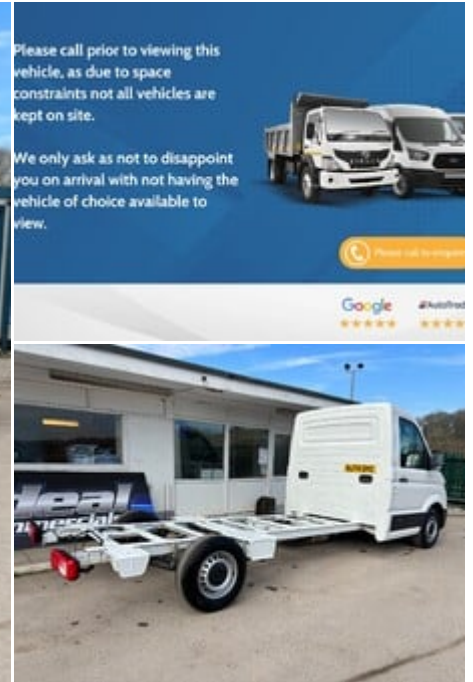

ideal commercials

Warnford Road, West Meon, Petersfield, Hampshire, GU32 1JN

2024 (74) Volkswagen Crafter CR35 140 ps Tdi
FC/C Lwb Startline

£32,490
+ VAT

Technical Data

Year: **2024 (74)**
Mileage: **874 miles**
Wheel Base: **Long**
Euro Status: **6**
Engine Size: **2.0L**
Transmission: **Manual**
Fuel Type: **Diesel**
Colour: **Candy White**
Tax Rate: **£335 per year**
Unladen Weight: **1,808 kg**

Specification

Pre Registered
Euro 6
Bluetooth Media Connectivity
Electric Front Windows
Cloth Interior
Remainder of Manufacturers Warranty
Bluetooth
FM Radio
Adjustable Steering Column
Height Adjustable Seat

Description

Ideal Commercials present this 2024 Volkswagen Crafter CR35 Flat Lwb Startline Chassis Cab finished in Candy White. This pre registered vehicle is fitted with Volkswagen's 2.0 Tdi 140ps Euro 6 Engine and 6 Speed Gearbox and has covered only 874 Delivery Miles and is supplied with Volkswagen Manufacturers Warranty until September 2027. An ideal base for any body you wish to fit yourself, this vehicle being registered already makes life a lot easier. Inside you will find Bluetooth Phone and Media Connectivity, FM Radio with USB Connectivity, Electric Windows, Adjustable Steering Column, Height Adjustable Drivers Seat and Dual Passenger Seat with Folder Centre Seat and Stowage Below. Exter...