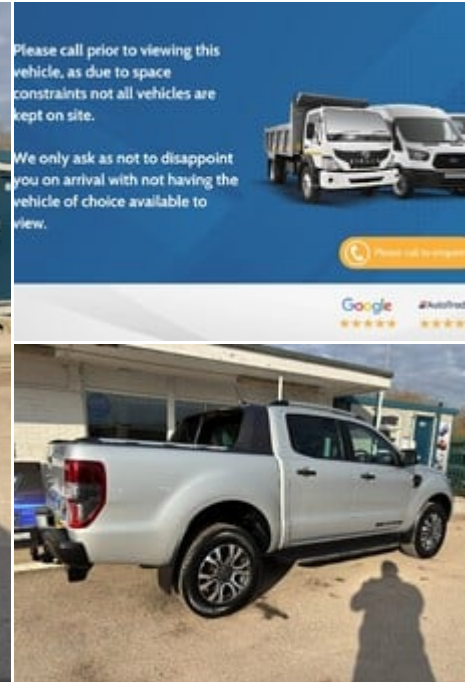

ideal commercials

Warnford Road, West Meon, Petersfield, Hampshire, GU32 1JN

2021 (71) Ford Ranger Wildtrak 213 ps 4x4
Double Cab Pickup

£24,390
+ VAT

Technical Data

Year: **2021 (71)**
Mileage: **18,070 miles**
Euro Status: **6**
Engine Size: **2.0L**
Transmission: **Automatic**
Fuel Type: **Diesel**
Colour: **Moondust Silver**
Tax Rate: **£335 per year**
Unladen Weight: **2,246 kg**
Seats: **5**

Specification

Euro 6
Satellite Navigation
Rear Parking Camera
3.5t Towing Capacity
Air Conditioning
10 Speed Auto
Roller Shutter Cover
Full Service History
Climate Control
Bluetooth

Description

Ideal Commercials present this 2021 Ford Ranger Wildtrak 4x4 Double Cab Pickup finished in Moondust Silver. This low mileage vehicle is fitted with Ford's 2.0 Tdci 213ps Euro 6 Engine and 10 Speed Automatic Gearbox and has covered only 18070 Miles and is supplied with Service History and 3 Months Warranty. Inside you will find Satellite Navigation, Dual Zone Climate Controlled Air Conditioning, Bluetooth Phone and Media Connectivity, CD Player with DAB/FM Radio and Apple Car Play, Rear Parking Camera, Heated Front Seats, Cruise Control, Quickclear Heated Windscreen, Electric Drivers Seat, Automatic Headlights, Rain Sensing Wipers, 230v Power Invertor, Lane Departure Warning, Selectable Fou...