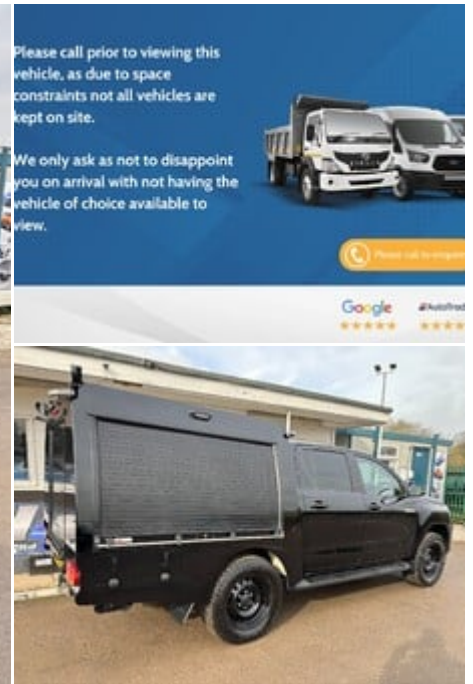

ideal commercials

Warnford Road, West Meon, Petersfield, Hampshire, GU32 1JN

2020 (20) Toyota Hilux Active 4WD D-4D DCB
Utility Service Body - Up rated to 3.5t

£25,990
+ VAT

Technical Data

Year: **2020 (20)**
Mileage: **55,068 miles**
Euro Status: **6**
Engine Size: **2.4L**
Transmission: **Manual**
Fuel Type: **Diesel**
Colour: **Galaxy Black**
Tax Rate: **£335 per year**
Unladen Weight: **2,135 kg**
Seats: **5**

Specification

Euro 6
3.5t Towing Capacity
Air Conditioning
230v Power Converter
Electric Front and Rear Windows

Service History
Rear Differential Lock
Utility Body
Bluetooth
Electric Mirrors

Description

Ideal Commercials present this 2020 Toyota Hilux Active 4x4 Double Cab Pickup Utility finished in Galaxy Black. This rare vehicle is fitted with Toyota's 2.4 D-4D 150ps Euro 6 Engine and 6 Speed Gearbox and has covered only 55068 Miles and is supplied with Service History and Toyota Manufacturers Warranty until October 2025 (Extendable by Servicing at Toyota again up to 10 years). Inside you will find Air Conditioning, Bluetooth Phone and Media Connectivity, Automatic Headlights, Switchable Four Wheel Drive with Rear Differential Lock, CD Player with FM Radio and USB Connectivity, Electric Front and Rear Windows, Electrically Adjustable & Heated Wing Mirrors, Adjustable Steering Column...