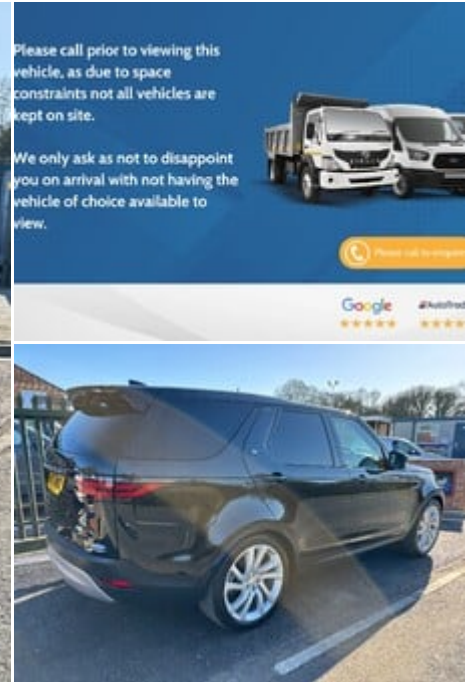

## Technical Data

Year: **2022 (71)**  
Mileage: **27,397 miles**  
Euro Status: **6**  
Engine Size: **3.0L**  
Transmission: **Automatic**  
Fuel Type: **Diesel**  
Colour: **Santorini Black**  
Tax Rate: **£335 per year**  
Unladen Weight: **2,366 kg**  
Seats: **2**

## Specification

Full Main Dealer Service History  
Electrically Deployable Towbar  
360 Degree Camera's  
Euro 6  
Air Conditioning

Heated / Ventilated Seats  
Satellite Navigation  
3.5t Towing Capacity  
Climate Control  
Bluetooth

## Description

Ideal Commercials present this 2022 Land Rover Discovery 5 HSE Mhev Car Derived Panel Van finished in Santorini Black. This one owner vehicle is fitted with Land Rover's 3.0 D300 306ps Euro 6 Engine and 8 Speed Automatic Gearbox and has covered only 27397 Miles and is supplied with a Full Land Rover Main Dealer Service History and 3 Months Warranty. Inside you will find Satellite Navigation, 360 Degree Cameras, Climate Controlled Air Conditioning, Bluetooth Phone and Media Connectivity, Heated/Ventilated Seats with Leather Upholstery, Adaptive Cruise Control, Automatic Headlights & Wipers, DAB/FM Radio with Apple Car Play/Android Auto & Meridian Audio System, Heated Windscreen, Piv...